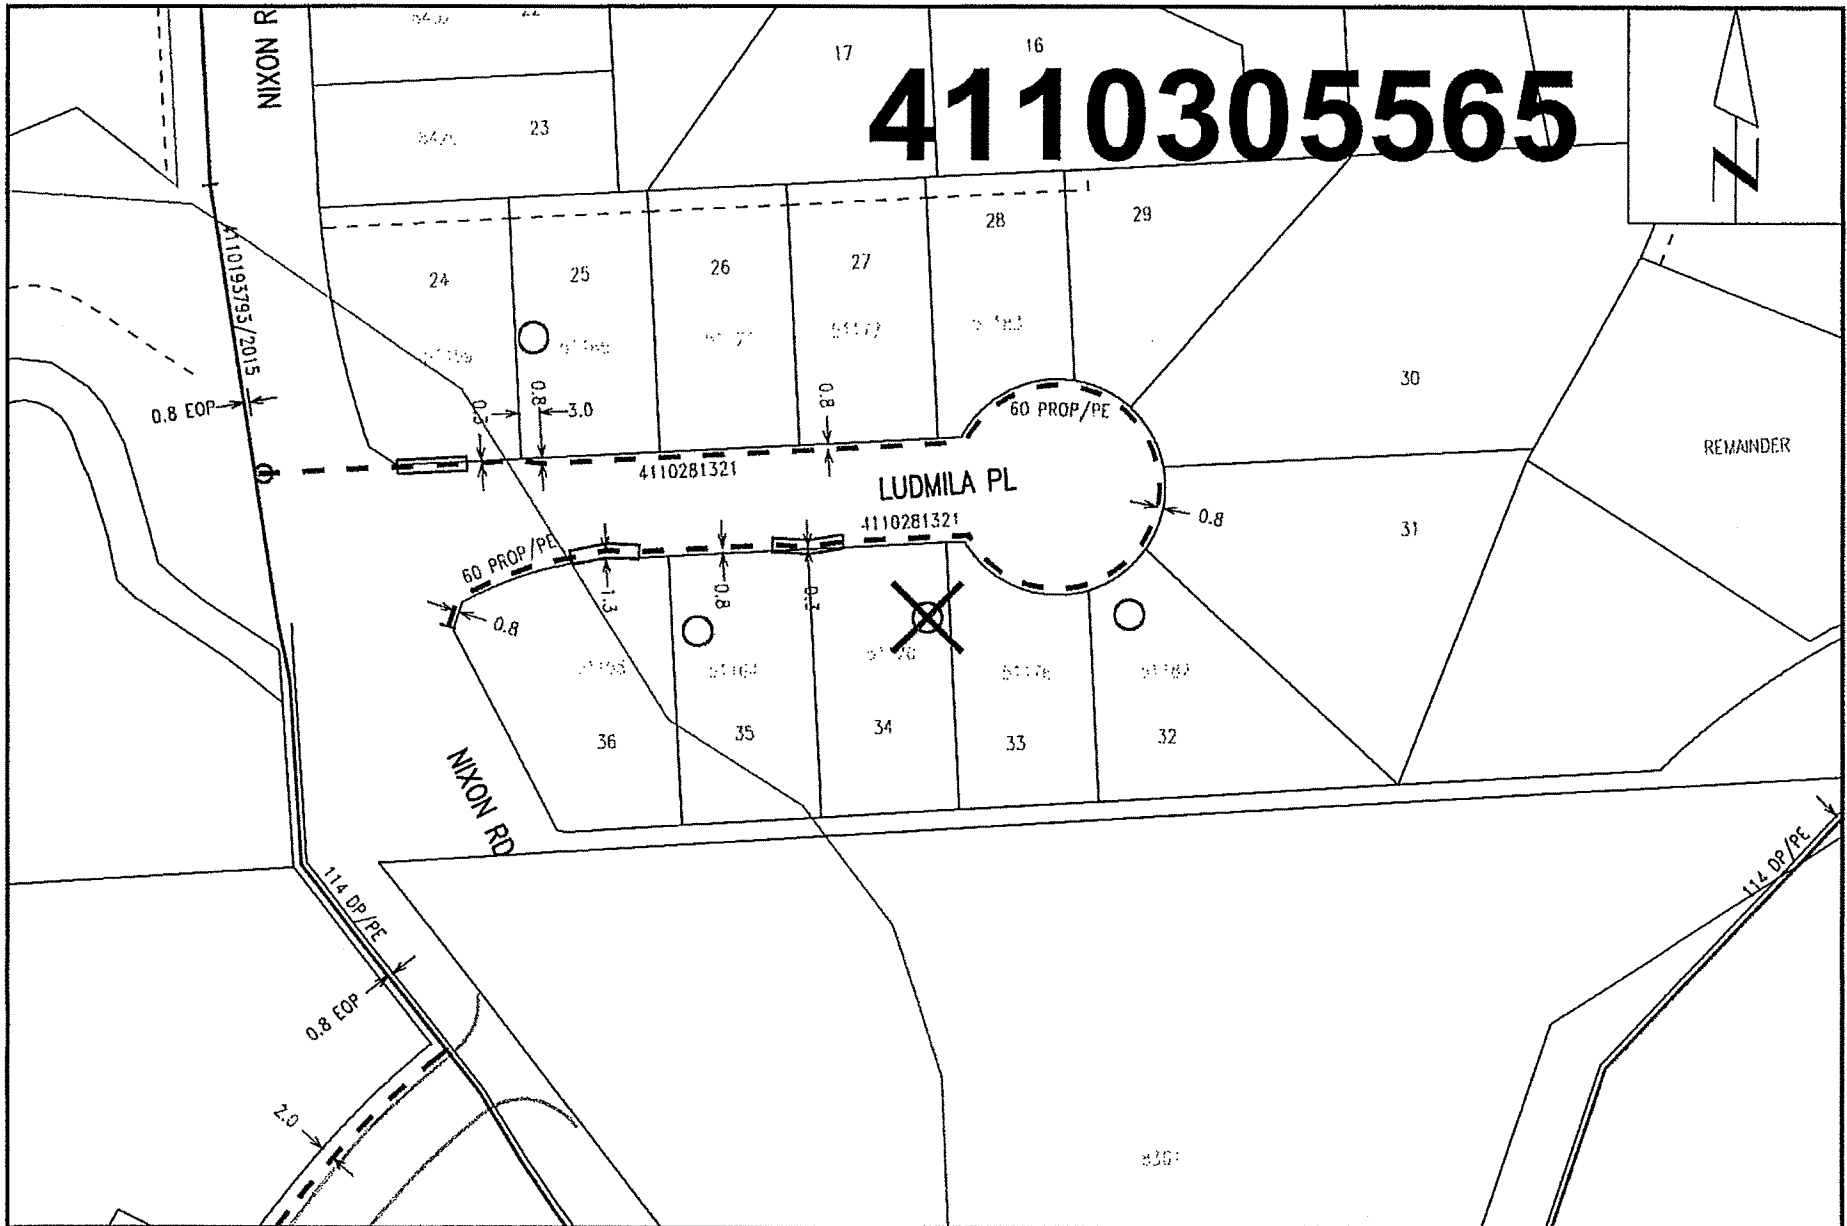

4110305565

Nearest Intersection: Ludmila Pl and Nixon Rd.
Distance from lot to intersection is 78 meters (3 degrees South of West).
View Scale: 1:1000

51170 Ludmila Pl, Chilliwack

Order #: 31016113 Prem #: 10092869 City Limits: Chilliwack

X: 1306019680.00 Y: 468848386.00

Select autotext type 2018/07/31